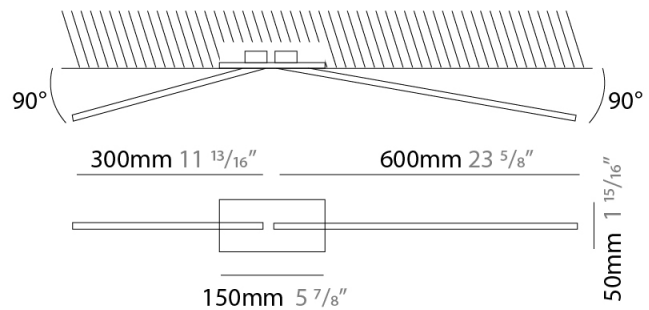

GENERAL

Series: Spillo
 Subseries: Spillo Vertical
 Brand: Icone
 Division: Design
 Mounting Type: Suspension
 Mounting Location: Ceiling
 Subcategory: Ambient

PHYSICAL

Shape: Rectangle
 Height (mm): 1700
 Height (in): 66 ¹⁵/₁₆
 Max. Overall Height (mm): 3000
 Max. Overall Height (in): 118 ¹/₈
 Light Distribution: Direct / Indirect
 Fixture Finish: WHI / CHR / BGD
 Fixture Material: Brass

GENERAL

Series: Spillo
 Subseries: Spillo 2 Rod
 Brand: Icone
 Division: Design
 Mounting Type: Recessed
 Mounting Location: Ceiling
 Subcategory: Ambient

PHYSICAL

Shape: Rectangle
 Length (mm): 50
 Length (in): 1 ¹⁵/₁₆
 Width (mm): 900
 Width (in): 35 ⁷/₁₆
 Height (mm): 600
 Height (in): 23 ⁵/₈
 Light Distribution: Adjustable
 Fixture Finish: WHI / BLK / CHR / BGD
 Fixture Material: Brass

LED

Color Temperature (°K): 2700 / 3000
 Nominal Lumen (lm): 990
 CRI: >90 CRI
 Lamp Life (hrs): 50000

OPTICAL

Adjustability: Tilt 90°

RATINGS AND CERTIFICATIONS

Certified By: Certified for North American Standards
 IP rating: IP20

GENERAL

Series: Spillo
 Subseries: Spillo 2 Rod
 Brand: Icone
 Division: Design
 Mounting Type: Recessed
 Mounting Location: Ceiling
 Subcategory: Ambient

PHYSICAL

Shape: Rectangle
 Length (mm): 50
 Length (in): 1 ¹⁵/₁₆
 Width (mm): 1200
 Width (in): 47 ¹/₄
 Height (mm): 800
 Height (in): 31 ¹/₂
 Light Distribution: Adjustable
 Fixture Finish: WHI / BLK / CHR / BGD
 Fixture Material: Brass