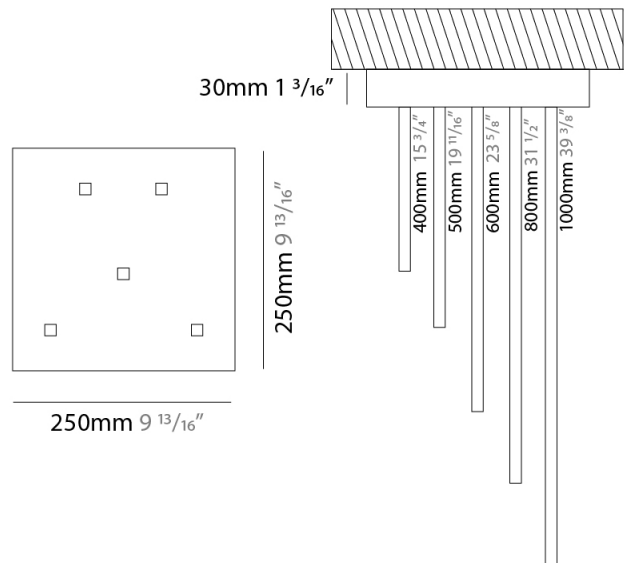

PROJECT	_____
TYPE	_____
SPECIFIER	_____
QUANTITY	_____
DATE	_____

SPILLO 5 ROD SURFACE

D42068- _____ - _____
base number   Color   Finish
                                         Temperature   Options

1. To build a product code in our configurator select the specify button on the base model # product page
2. To build a manual product code on this datasheet choose from the options listed below in blue font and add the suffix to the base model #

GENERAL

Series: Spillo
Subseries: Spillo 5 Rod
Brand: Icone
Division: Design
Mounting Type: Surface
Mounting Location: Ceiling
Subcategory: Ambient

PHYSICAL

Shape: Abstract
Height (mm): 1030
Height (in): 40 ⁹/₁₆
Light Distribution: Direct / Indirect
Fixture Finish: WHI / BLK / CHR / BGD
Fixture Material: Brass

ELECTRICAL

Lamp Type: LED
Total Output Wattage (W): 45.72
Dimming: 0-10V Dimming
Driver Included: Yes
Driver Location: Integrated
Driver Type: Constant Voltage - 120-277Vac Non-dimming
Driver Class: Class 2
Input Voltage (V): 120 - 277
Output Voltage (V): 12
Upon Request: (Not included, see components) Remote: 0-10Vdc dimming / (Included) Integral: Non-dimming / 277Vac

LED

Color Temperature (°K): 2700 / 3000
Nominal Lumen (lm): 3850
CRI: >90 CRI
Lamp Life (hrs): 50000

OPTICAL

RATINGS AND CERTIFICATIONS

Certified By: Certified for North American Standards
IP rating: IP20