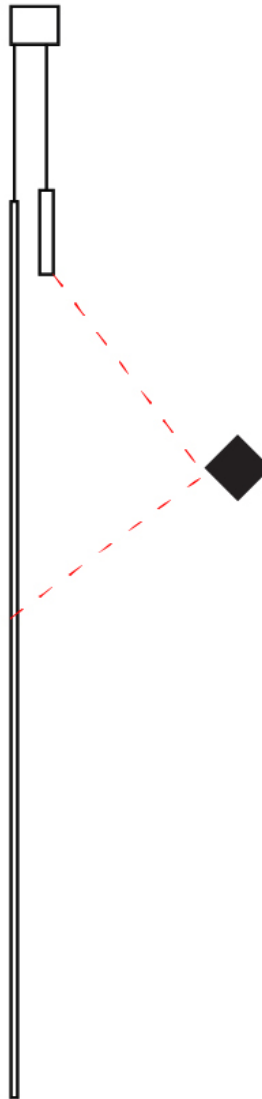

SPILLO VERTICAL SUSPENSION

D42051-

PROJECT

TYPE

SPECIFIER

QUANTITY

DATE

D