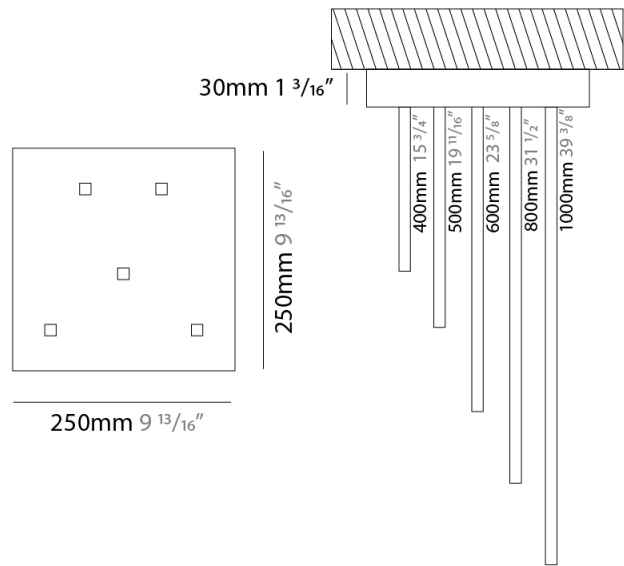

GENERAL

Series: Spillo
 Subseries: Spillo Horizontal
 Brand: Icone
 Division: Design
 Mounting Type: Suspension
 Mounting Location: Ceiling
 Subcategory: Ambient

PHYSICAL

Shape: Abstract
 Width (mm): 1040
 Width (in): 40 ¹⁵/₁₆
 Height (mm): 1500
 Height (in): 59 ¹/₁₆
 Light Distribution: Direct
 Fixture Finish: WHI / CHR / BGD
 Fixture Material: Brass

GENERAL

Series: Spillo
 Subseries: Spillo Vertical
 Brand: Icone
 Division: Design
 Mounting Type: Suspension
 Mounting Location: Ceiling
 Subcategory: Ambient

PHYSICAL

Shape: Rectangle
 Height (mm): 1700
 Height (in): 66 ¹⁵/₁₆
 Max. Overall Height (mm): 3000
 Max. Overall Height (in): 118 ¹/₈
 Light Distribution: Direct / Indirect
 Fixture Finish: WHI / CHR / BGD
 Fixture Material: Brass

GENERAL

Series: Spillo
 Subseries: Spillo 5 Rod
 Brand: Icone
 Division: Design
 Mounting Type: Recessed
 Mounting Location: Ceiling
 Subcategory: Ambient

PHYSICAL

Shape: Abstract
 Width (mm): 50
 Width (in): 1 ¹⁵/₁₆
 Height (mm): 1000
 Height (in): 39 ³/₈
 Light Distribution: Adjustable
 Fixture Finish: WHI / BLK / CHR / BGD
 Fixture Material: Brass

LED

Color Temperature (°K): 2700 / 3000
 Nominal Lumen (lm): 3850
 CRI: >90 CRI
 Lamp Life (hrs): 50000

OPTICAL

Adjustability: Tilt 120°

RATINGS AND CERTIFICATIONS

Certified By: Certified for North American Standards
 IP rating: IP20